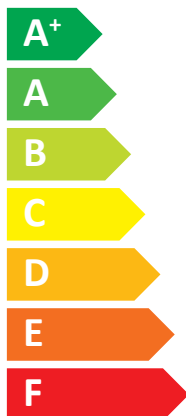

## Beretta Agile In-Wall Box 6 kW M

**A<sup>++</sup>**

**A**

Two icons showing sound power levels: a speaker icon with sound waves and a house icon with sound waves.

**38 dB**

**58 dB**

- 4 kW
- 6 kW**
- 6 kW

An icon showing a clock face with a dashed line and a coin with an arrow pointing to it, symbolizing energy savings.