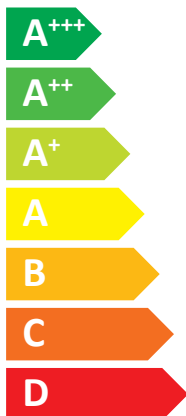

## Beretta Agile In-Wall Box 6 kW M

**A<sup>++</sup>**

**A**

Two icons showing sound power levels: a speaker icon with sound waves and a house icon with sound waves.

**38 dB**

**58 dB**

- 4 kW
- 6 kW**
- 6 kW

An icon showing a clock face with a dashed line and a coin with an arrow pointing to it, symbolizing energy savings.