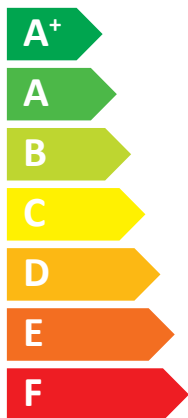

ENERG

енергия · ενεργεια

Beretta Agile In-Wall box 8 kW M

A⁺⁺

A

Two icons showing sound power levels: a speaker icon with sound waves and a house icon with sound waves.

42 dB

59 dB

- 6 kW
- 7 kW
- 8 kW

An icon showing a clock face with a dashed line and a coin with an arrow pointing to it, symbolizing energy savings.