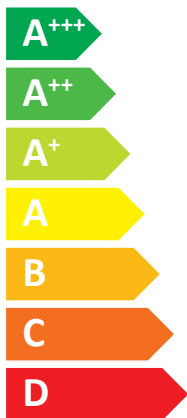

ENERG

енергия · ενεργεια

Beretta Agile In-Wall box 8 kW M

A⁺⁺

A

Two icons showing sound power levels: a speaker icon with sound waves and a house icon with sound waves.

42 dB

59 dB

- 6 kW
- 7 kW
- 8 kW

An icon showing a clock face with a dashed line and a coin with an arrow pointing to it, symbolizing energy savings.