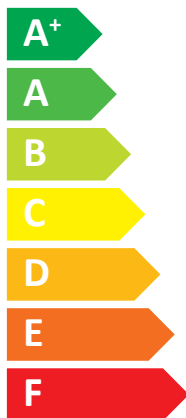

ENERG

енергия · ενεργεια

Beretta Agile In-Wall Box 10 kW M

A⁺⁺

A

Two icons showing sound power levels: a speaker icon with sound waves and a house icon with sound waves.

42 dB

60 dB

Three colored squares representing power output options: dark blue for 7 kW, medium blue for 8 kW, and light blue for 9 kW.

- 7 kW
- 8 kW
- 9 kW

An icon showing a clock face with a dashed line and a stack of coins with an arrow pointing to it, symbolizing energy savings.