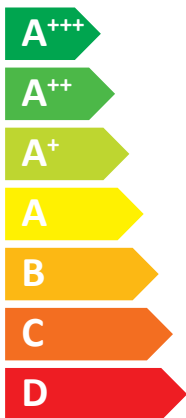

ENERG

енергия · ενεργεια

Beretta Agile In-Wall Box 10 kW M

A⁺⁺

A

Two icons showing sound power levels: a speaker icon with sound waves and a house icon with sound waves.

42 dB

60 dB

Three colored squares representing power output options: dark blue for 7 kW, medium blue for 8 kW, and light blue for 9 kW.

- 7 kW
- 8 kW
- 9 kW

An icon showing a clock face with a dashed line and a stack of coins with an arrow pointing to it, symbolizing energy savings.