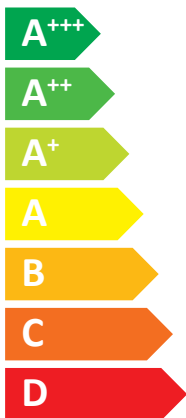

ENERG

енергия · ενεργεια

Beretta

Agile In-Wall Box 12 kW M

A⁺⁺

A

Two icons showing sound power levels: a speaker icon with sound waves and a house icon with sound waves.

43 dB

64 dB

- 10 kW
- 12 kW**
- 13 kW

An icon showing a clock face with a dashed line and a coin with an arrow pointing to it, symbolizing energy savings.