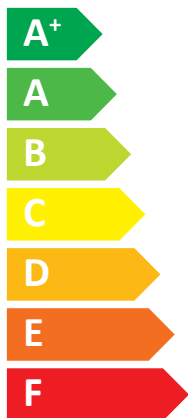

ENERG

енергия · ενεργεια

Beretta

Agile In-Wall Box 12 kW M

A⁺⁺

A

Two icons showing sound power levels: a speaker icon with sound waves and a house icon with sound waves.

43 dB

64 dB

- 10 kW
- 12 kW**
- 13 kW

An icon showing a clock face with a dashed line and a coin with an arrow pointing to it, symbolizing energy savings.